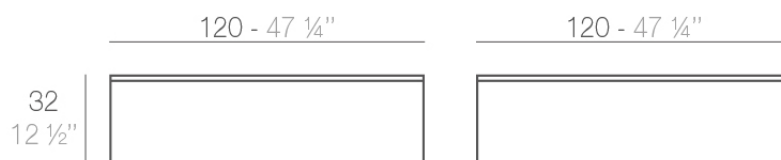

### Description

Made of polyethylene resin by rotational moulding. 100% Recyclable. Item suitable for indoor and outdoor use. Available in different finishes.

Weight: 25 Kg

QUADRAT Mesa Baja 120 x 120  
QUADRAT Low Table 47 1/4" x 47 1/4"