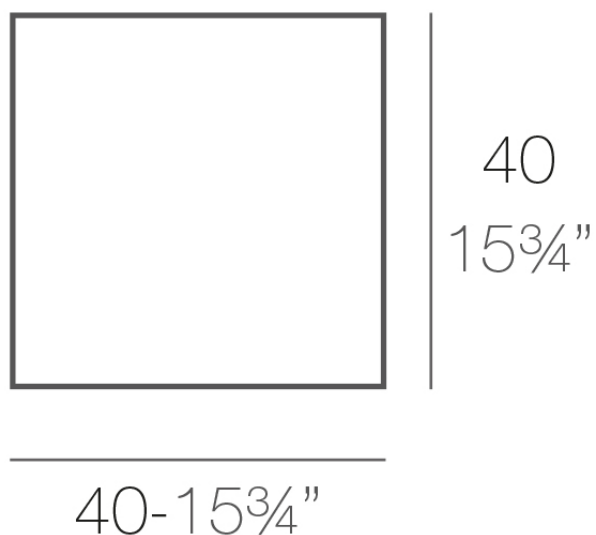

Info

Description

Made of polyethylene resin by rotational moulding. 100% Recyclable. Item suitable for indoor and outdoor use. Available in different finishes.

Weight: 5.19 Kg

JUT Lámpara
JUT Lamp

Finishes