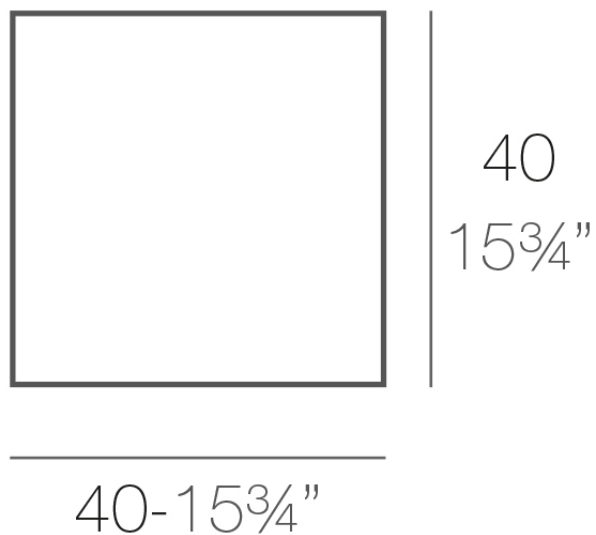

Info

Description

Made of polyethylene resin by rotational moulding. 100% Recyclable. Item suitable for indoor and outdoor use. Available in different finishes.

Weight: 5.19 Kg

JUT Lámpara
JUT Lamp

Finishes