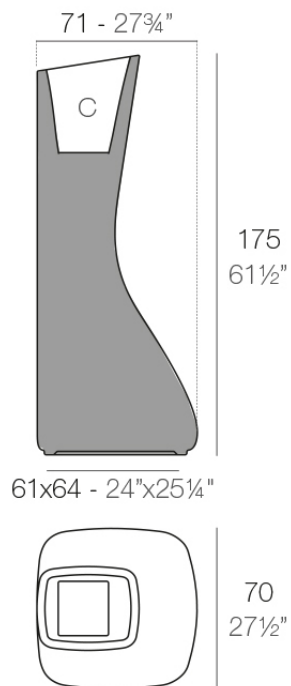

Info

Description

Pot made of polyethylene resin by rotational moulding. 100% Recyclable. Item suitable for indoor and outdoor use. Available in different finishes.

Weight: 20 Kg

MELLIZA Macetero High C = 42 L
TWIN High Planter C = 11 gal