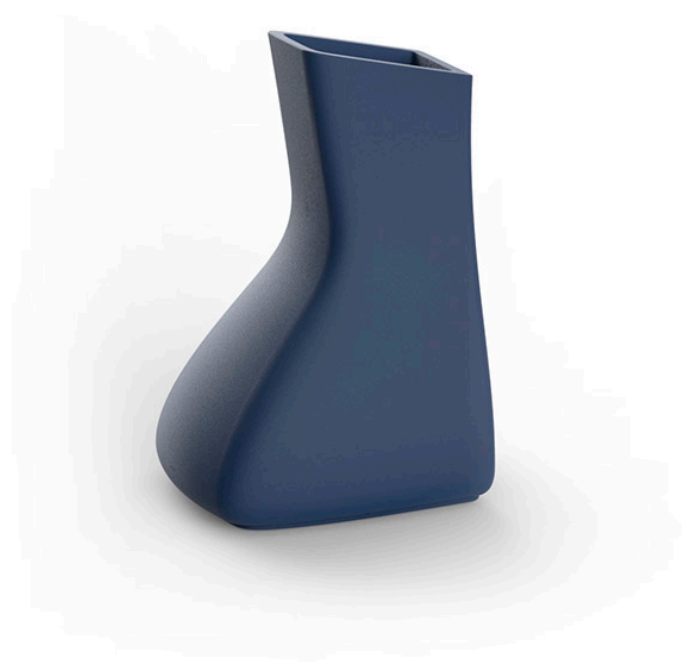

Noma mellizas low

by Javier Mariscal

The Noma Collection, designed by **Javier Mariscal** for the Spanish brand **Vondom**, is a group of outdoor items. There was an aim to create a new typology of furniture by combining the functions of a flowerpot and an outdoor table, and thus NOMA was born, a collection **characterized by its originality and versatile nature**.

Info

Description

Pot made of polyethylene resin by rotational moulding. 100% Recyclable. Item suitable for indoor and outdoor use. Available in different finishes.

Weight: 20 Kg

MELLIZA Macetero Low
TWIN Low Planter