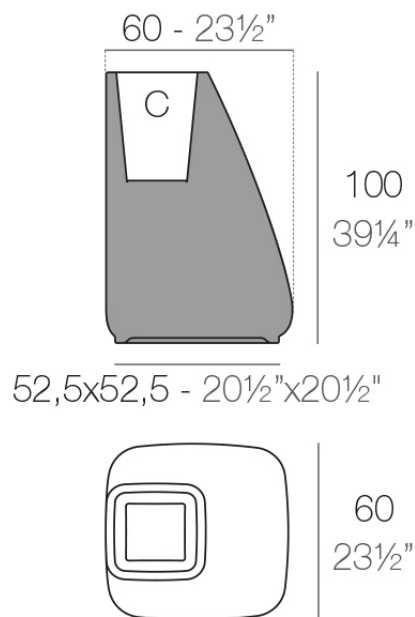

Info

Description

Pot made of polyethylene resin by rotational moulding. 100% Recyclable. Item suitable for indoor and outdoor use. Available in different finishes.

Weight: 12 Kg

Macetero High   C = 29 L
High Planter   C = 7 3/4 gal