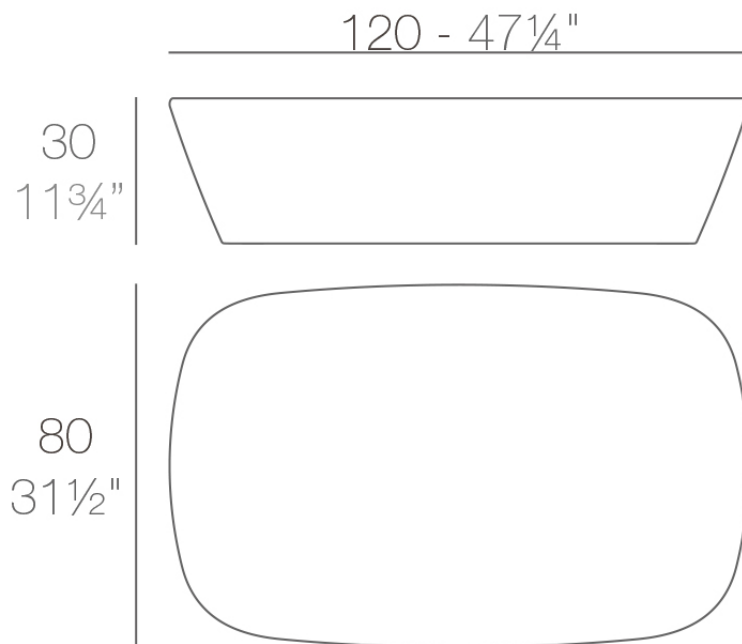

Info

Description

Made of polyethylene resin by rotational moulding. 100% Recyclable. Item suitable for indoor and outdoor use. Available in different finishes.

Weight: 12 Kg

SABINAS Mesa Baja
SABINAS Low Table