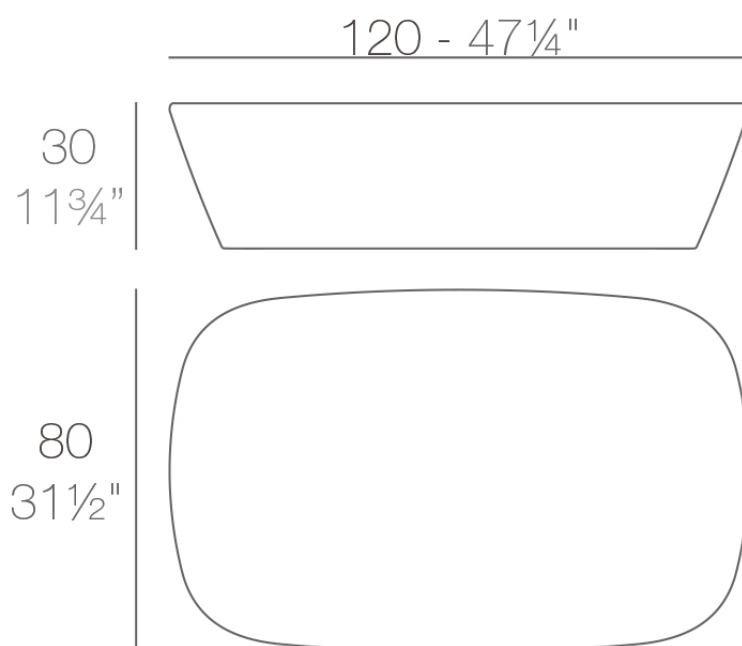

Info

Description

Made of polyethylene resin by rotational moulding. 100% Recyclable. Item suitable for indoor and outdoor use. Available in different finishes.

Weight: 12 Kg

SABINAS Mesa Baja
SABINAS Low Table