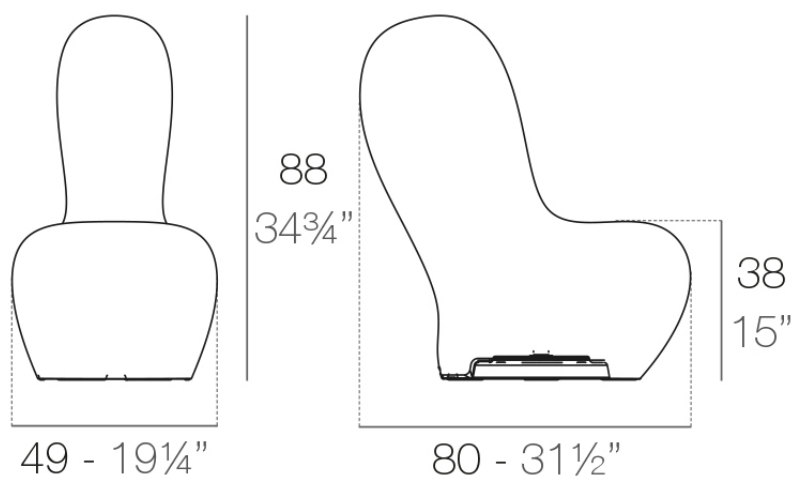

Sabinas lamp low

by Javier Mariscal

Sabinas Collection of design furniture, by Javier Mariscal for Vondom, it's **inspired by natural fluid shapes**, avoiding any straight lines or geometry. Its outline hints at sand dunes, at female curves.

Info

Description

Made of polyethylene resin by rotational moulding. 100% Recyclable. Item suitable for indoor and outdoor use. Available in different finishes.

Weight: 23.19 Kg

SABINAS Lámpara Low
Sabinas Low Lamp