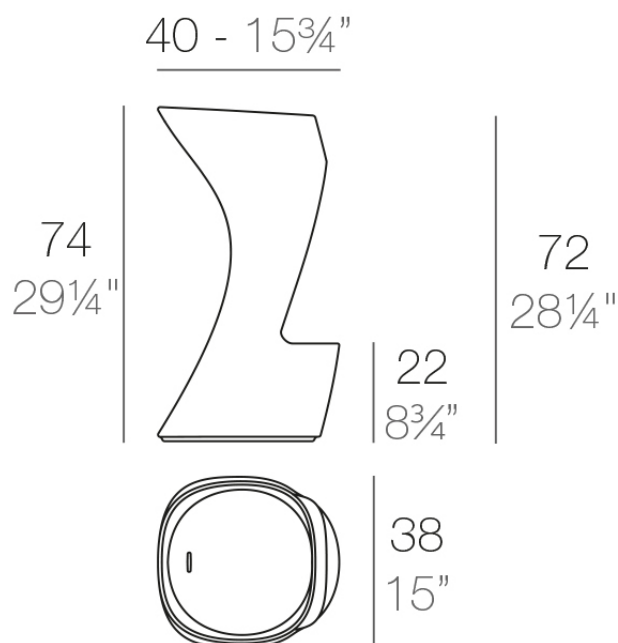

### Description

Made of polyethylene resin by rotational moulding. 100% Recyclable. Item suitable for indoor and outdoor use. Available in different finishes.

Weight: 5.5 Kg

NOMA Taburete Alto  
NOMA Bar Stool