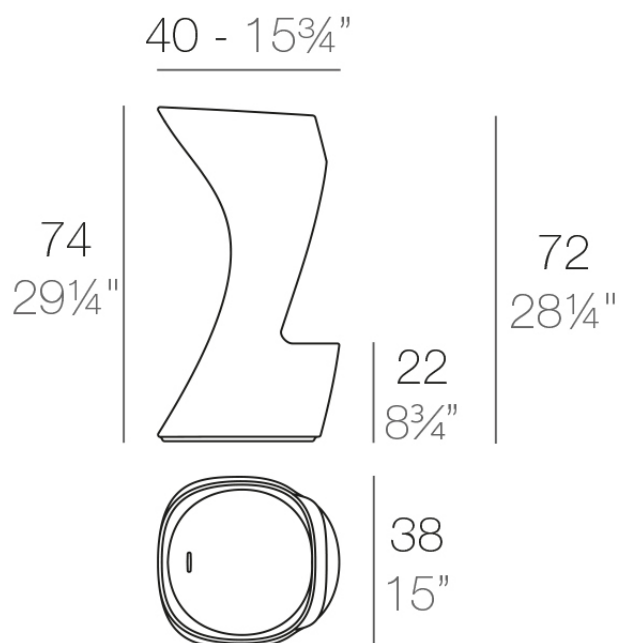

Info

Description

Made of polyethylene resin by rotational moulding. 100% Recyclable. Item suitable for indoor and outdoor use. Available in different finishes.

Weight: 5.5 Kg

NOMA Taburete Alto
NOMA Bar Stool