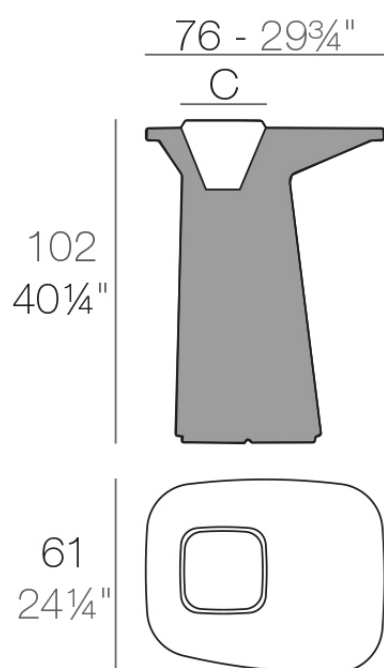

Info

Description

Made of polyethylene resin by rotational moulding. 100% Recyclable. Item suitable for indoor and outdoor use. Available in different finishes.

Weight: 15 Kg

NOMA Mesa Alta
NOMA Bar Table

C = 20 x 20 cm
C = 7 3/4" x 7 3/4"