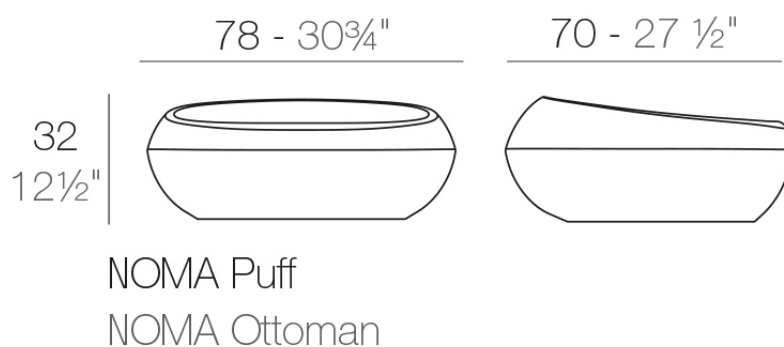

Info

Description

Made of polyethylene resin by rotational moulding. 100% Recyclable. Item suitable for indoor and outdoor use. Available in different finishes.

Weight: 7 Kg