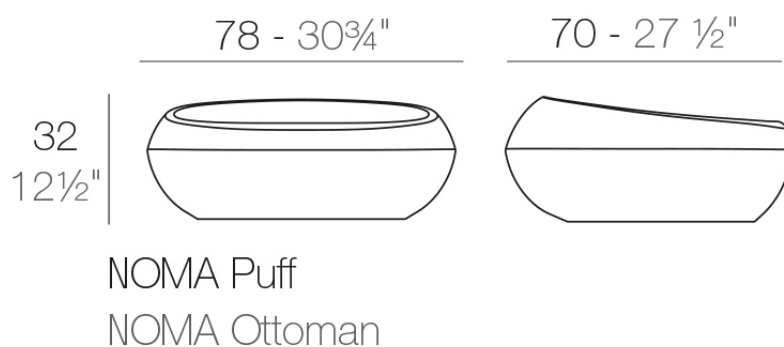

Info

Description

Made of polyethylene resin by rotational moulding. 100% Recyclable. Item suitable for indoor and outdoor use. Available in different finishes.

Weight: 7 Kg

Finishes

finishes

Basic

Ref. 45080A