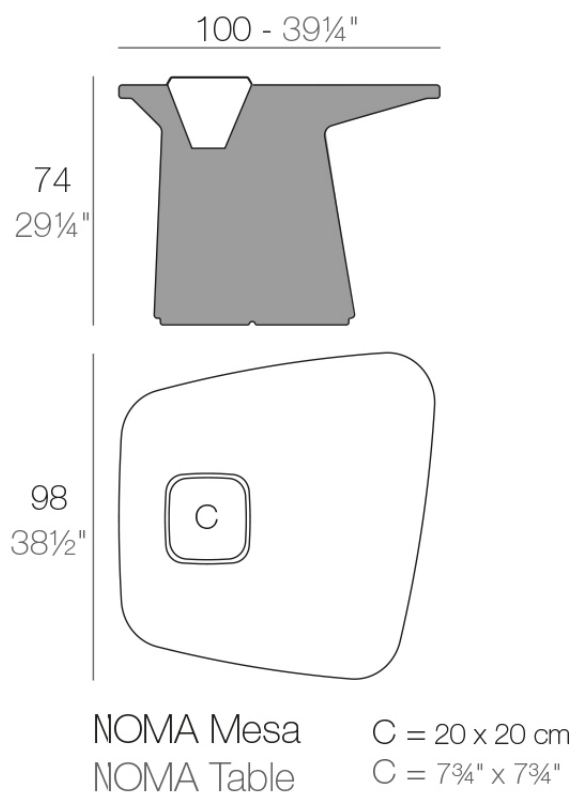

Info

Description

Made of polyethylene resin by rotational moulding. 100% Recyclable. Item suitable for indoor and outdoor use. Available in different finishes.

Weight: 22 Kg

Finishes

finishes

Basic

Ref. 45100A