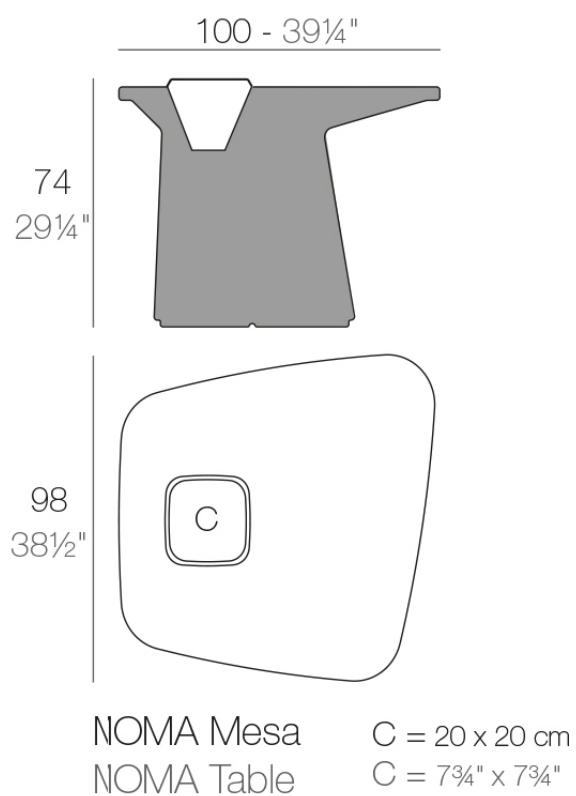

Info

Description

Made of polyethylene resin by rotational moulding. 100% Recyclable. Item suitable for indoor and outdoor use. Available in different finishes.

Weight: 22 Kg

Finishes

finishes

Basic

Ref. 45100A