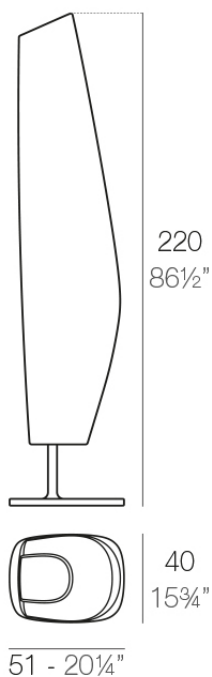

Info

Description

Lamp Made of polyethylene resin by rotational moulding. 100% Recyclable. Item suitable for indoor and outdoor use. Available in different finishes.

Weight: 54.74 Kg

BLANCA Lámpara
BLANCA Lamp