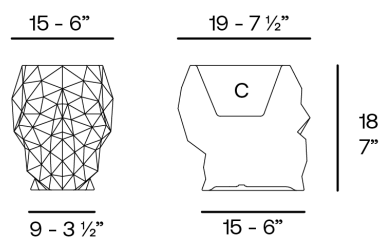

## Skull nano planter

by Teresa Sapey

Skull is a celebration of bold beauty and intrigue. Inspired by the skulls that caught her attention on various trips, Sapey has created a series of pieces that blend art and functionality. Each element radiates an aura of intrigue and unique style, destined to become the center of attention.

### Description

Weight: 0.7 Kg

Skull. Nano Planter  
Skull. Nano Maceta  
C = 11 x 13 x 10 - 4 1/3" x 5" x 4"  
0.7 L  
1/5 gal  
46100A