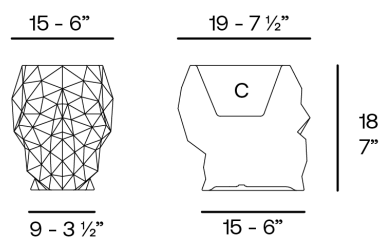

Info

Description

Weight: 0.7 Kg

Skull. Nano Planter
Skull. Nano Maceta
C = 11 x 13 x 10 - 4 1/3" x 5" x 4"
0.7 L
1/5 gal
46100A