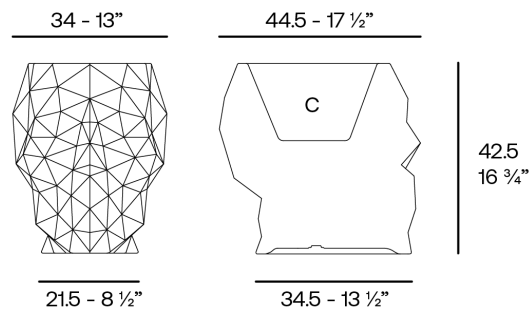

Skull planter 45x34x43

by Teresa Sapey

Skull is a celebration of bold beauty and intrigue. Inspired by the skulls that caught her attention on various trips, Sapey has created a series of pieces that blend art and functionality. Each element radiates an aura of intrigue and unique style, destined to become the center of attention.

Info

Description

Weight: 3.8 Kg

Skull. Planter 40
Skull. Maceta 40
C = 24 x 30 x 15 - 9 1/2" x 11 3/4" x 6"
4.8 L
1 1/3 gal
46101A

Finishes

finishes

Basic

Ref. 46101A