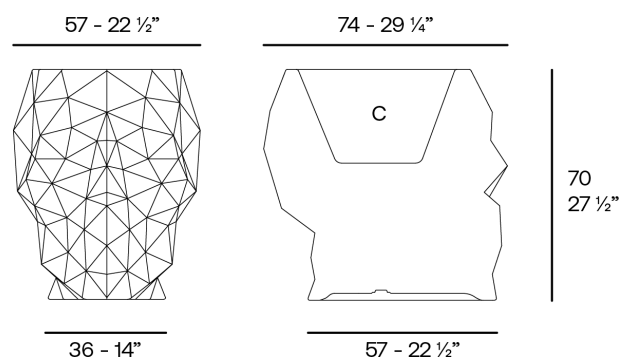

Skull planter 75x57x70

by Teresa Sapey

Skull is a celebration of bold beauty and intrigue. Inspired by the skulls that caught her attention on various trips, Sapey has created a series of pieces that blend art and functionality. Each element radiates an aura of intrigue and unique style, destined to become the center of attention.

Info

Description

Weight: 11 Kg

Skull. Planter 70
Skull. Maceta 70
C = 38 x 29 x 49 - 15" x 11 1/2" x 19 1/3"
27.5 L
7 1/3 gal
46102A

Finishes

finishes

Basic

Ref. 46102A