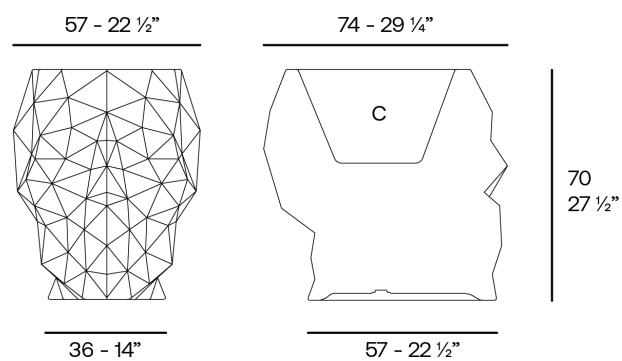

Skull planter 75x57x70

by Teresa Sapey

Skull is a celebration of bold beauty and intrigue. Inspired by the skulls that caught her attention on various trips, Sapey has created a series of pieces that blend art and functionality. Each element radiates an aura of intrigue and unique style, destined to become the center of attention.

Info

Description

Weight: 11 Kg

Skull. Planter 70
Skull. Maceta 70
C = 38 x 29 x 49 - 15" x 11 1/2" x 19 1/3"
27.5 L
7 1/3 gal
46102A

Finishes

finishes

Basic

Ref. 46102A