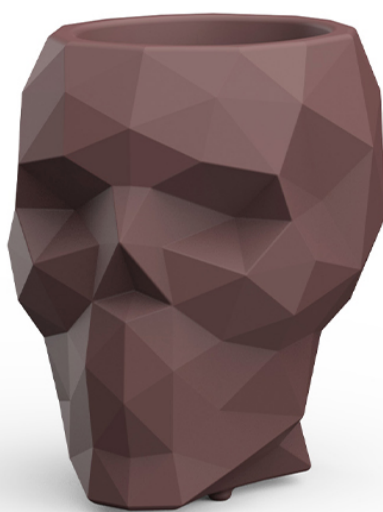

Skull planter 107x82x100

by Teresa Sapey

Skull is a celebration of bold beauty and intrigue. Inspired by the skulls that caught her attention on various trips, Sapey has created a series of pieces that blend art and functionality. Each element radiates an aura of intrigue and unique style, destined to become the center of attention.

Info

Description

Weight: 25 Kg

Skull. Planter 100
Skull. Maceta 100
C = 55 x 46 x 71 - 21³/₅" x 18" x 28"
86.2 L
22 ⁴/₅ gal
46103A

Finishes

finishes

Basic

Ref. 46103A