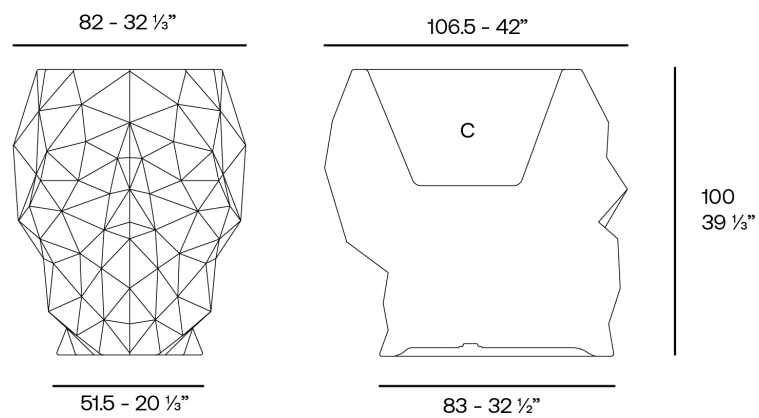

## Skull planter 107x82x100

by Teresa Sapey

Skull is a celebration of bold beauty and intrigue. Inspired by the skulls that caught her attention on various trips, Sapey has created a series of pieces that blend art and functionality. Each element radiates an aura of intrigue and unique style, destined to become the center of attention.

### Description

Weight: 25 Kg

Skull. Planter 100  
Skull. Maceta 100  
C = 55 x 46 x 71 - 21 3/8" x 18" x 28"  
86.2 L  
22 4/5 gal  
46103A