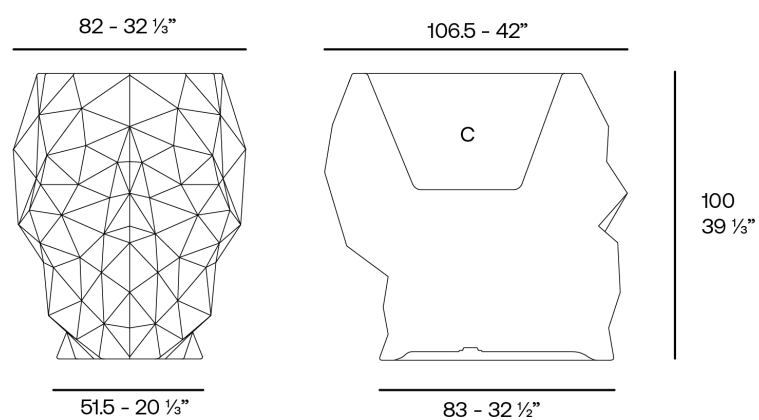

Skull planter 107x82x100

by Teresa Sapey

Skull is a celebration of bold beauty and intrigue. Inspired by the skulls that caught her attention on various trips, Sapey has created a series of pieces that blend art and functionality. Each element radiates an aura of intrigue and unique style, destined to become the center of attention.

Info

Description

Weight: 25 Kg

Skull. Planter 100
Skull. Maceta 100
C = 55 x 46 x 71 - 21³/₅" x 18" x 28"
86.2 L
22 ⁴/₅ gal
46103A

Finishes

finishes

Basic

Ref. 46103A