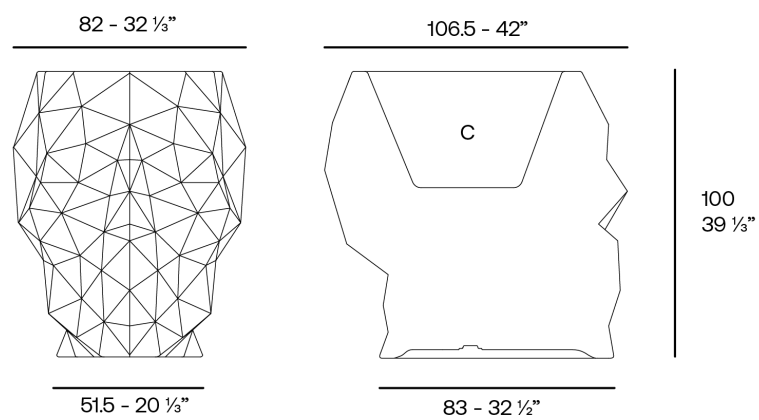

Skull planter 107x82x100

by Teresa Sapey

Skull is a celebration of bold beauty and intrigue. Inspired by the skulls that caught her attention on various trips, Sapey has created a series of pieces that blend art and functionality. Each element radiates an aura of intrigue and unique style, destined to become the center of attention.

Info

Description

Weight: 25 Kg

Skull. Planter 100
Skull. Maceta 100
C = 55 x 46 x 71 - 21 3/8" x 18" x 28"
86.2 L
22 4/5 gal
46103A

Finishes

finishes

Basic

Ref. 46103A