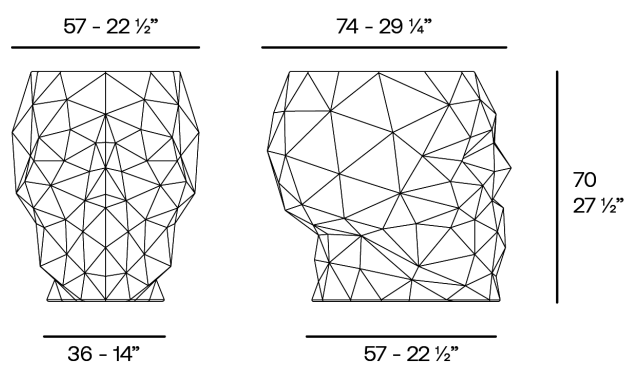

## Skull table

by Teresa Sapey

Skull is a celebration of bold beauty and intrigue. Inspired by the skulls that caught her attention on various trips, Sapey has created a series of pieces that blend art and functionality. Each element radiates an aura of intrigue and unique style, destined to become the center of attention.

### Description

Weight: 9.5 Kg

Skull. Table  
Skull. Mesa  
46105