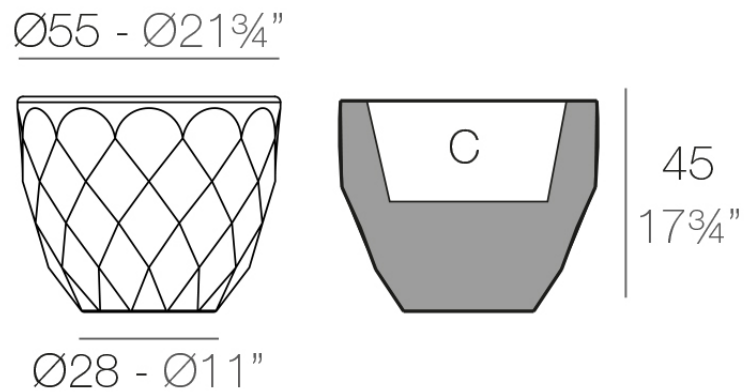

## Vases planter ø55x45

by JM Ferrero

VASES Collection, is made up of flowerpots, furniture and lighting designed by the Valencian designer JM Ferrero. It's shapes were inspired by diamond cutting, producing pieces of clear-cut shapes and great style, creating a big visual impact.

### Description

Pot made of polyethylene resin by rotational moulding. 100% Recyclable. Item suitable for indoor and outdoor use. Available in different finishes.

Weight: 6 Kg

VASES Macetero Ø55      C = 41 L  
VASES Planter Ø55      C = 11 gal