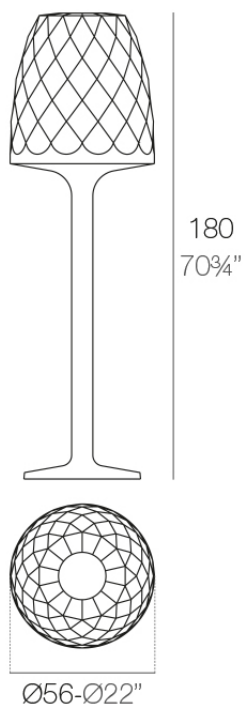

Vases floor lamp ø56x180

by JM Ferrero

VASES Collection, is made up of flowerpots, furniture and lighting designed by the Valencian designer JM Ferrero. It's shapes were inspired by diamond cutting, producing pieces of clear-cut shapes and great style, creating a big visual impact.

Info

Description

Made of polyethylene resin by rotational moulding. 100% Recyclable. Item suitable for indoor and outdoor use. Available in different finishes.

Weight: 23.71 Kg

VASES Lámpara 180
VASES Lamp 180