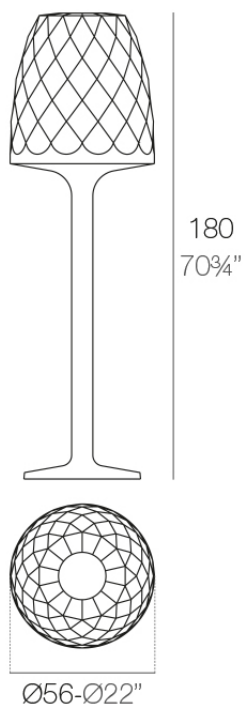

Info

Description

Made of polyethylene resin by rotational moulding. 100% Recyclable. Item suitable for indoor and outdoor use. Available in different finishes.

Weight: 23.71 Kg

VASES Lámpara 180
VASES Lamp 180