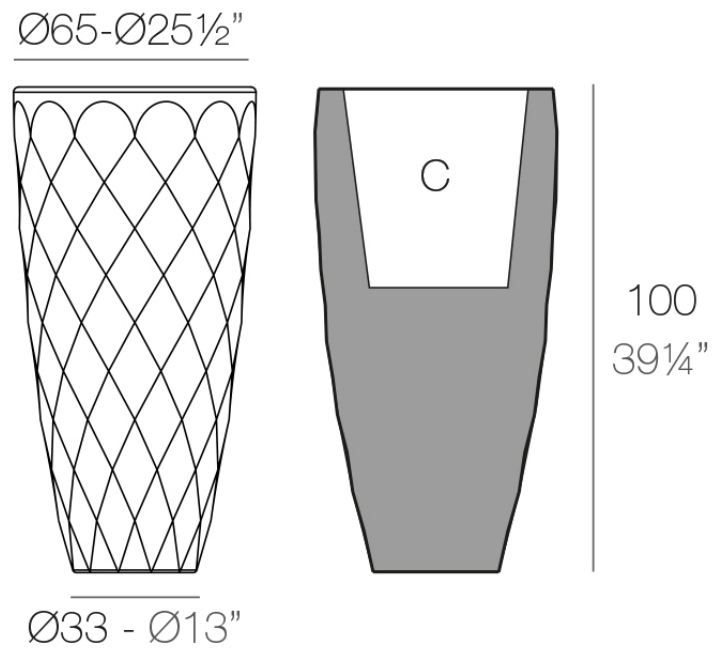

## Vases planter ø65x100

by JM Ferrero

VASES Collection, is made up of flowerpots, furniture and lighting designed by the Valencian designer JM Ferrero. It's shapes were inspired by diamond cutting, producing pieces of clear-cut shapes and great style, creating a big visual impact.

### Description

Pot made of polyethylene resin by rotational moulding. 100% Recyclable. Item suitable for indoor and outdoor use. Available in different finishes.

Weight: 12.5 Kg

VASES Macetero Ø65      C = 56 L  
VASES Planter Ø65        C = 15 gal