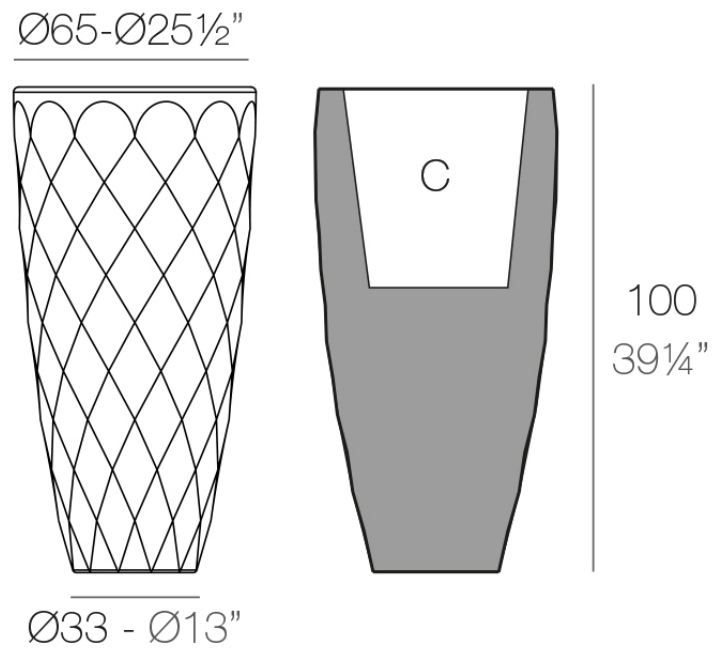

## Vases planter ø65x100

by JM Ferrero

VASES Collection, is made up of flowerpots, furniture and lighting designed by the Valencian designer JM Ferrero. It's shapes were inspired by diamond cutting, producing pieces of clear-cut shapes and great style, creating a big visual impact.

### Description

Pot made of polyethylene resin by rotational moulding. 100% Recyclable. Item suitable for indoor and outdoor use. Available in different finishes.

Weight: 12.5 Kg

VASES Macetero Ø65      C = 56 L  
VASES Planter Ø65      C = 15 gal