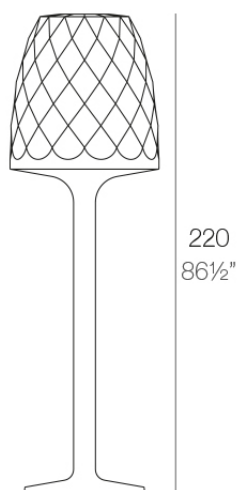

## Vases floor lamp ø68x220

by JM Ferrero

VASES Collection, is made up of flowerpots, furniture and lighting designed by the Valencian designer JM Ferrero. It's shapes were inspired by diamond cutting, producing pieces of clear-cut shapes and great style, creating a big visual impact.

### Description

Made of polyethylene resin by rotational moulding. 100% Recyclable. Item suitable for indoor and outdoor use. Available in different finishes.

Weight: 4.02 Kg

Ø68-Ø¾"

VASES Lámpara 220  
VASES Lamp 220