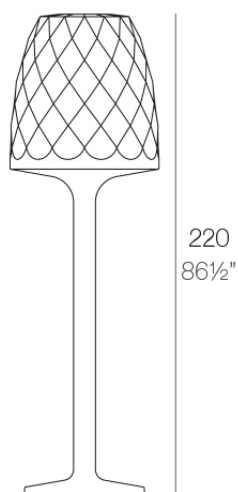

Vases floor lamp ø68x220

by JM Ferrero

VASES Collection, is made up of flowerpots, furniture and lighting designed by the Valencian designer JM Ferrero. It's shapes were inspired by diamond cutting, producing pieces of clear-cut shapes and great style, creating a big visual impact.

Info

Description

Made of polyethylene resin by rotational moulding. 100% Recyclable. Item suitable for indoor and outdoor use. Available in different finishes.

Weight: 4.02 Kg

Ø68-Ø¾"

VASES Lámpara 220
VASES Lamp 220