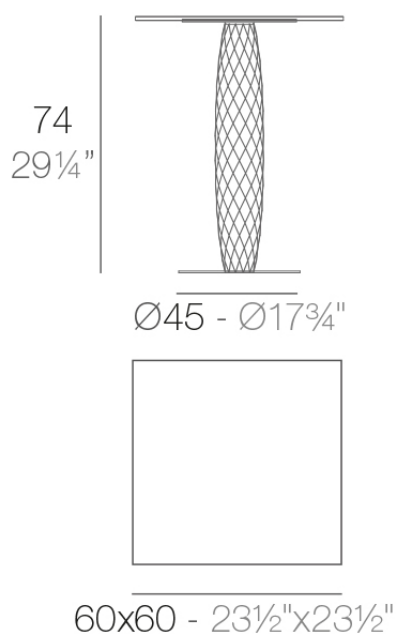

## Vases table 60x60x74

by JM Ferrero

VASES Collection, is made up of flowerpots, furniture and lighting designed by the Valencian designer JM Ferrero. It's shapes were inspired by diamond cutting, producing pieces of clear-cut shapes and great style, creating a big visual impact.

### Description

Made of polyethylene resin by rotational moulding. 100% Recyclable. Item suitable for indoor and outdoor use. Available in different finishes.

Weight: 6.92 Kg

VASES Mesa Cuadrada 60x60  
VASES Square Dining Table 23 1/2" x 23 1/2"