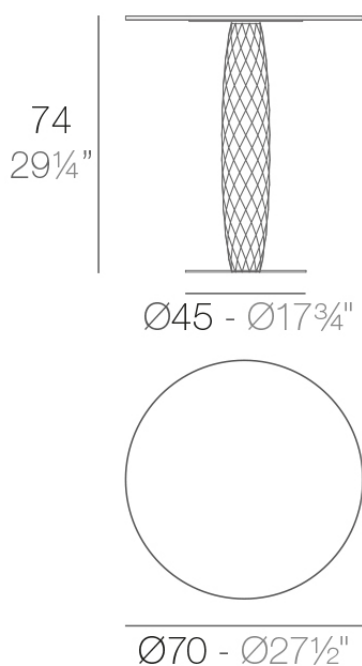

Vases table ø70x74

by JM Ferrero

VASES Collection, is made up of flowerpots, furniture and lighting designed by the Valencian designer JM Ferrero. It's shapes were inspired by diamond cutting, producing pieces of clear-cut shapes and great style, creating a big visual impact.

Info

Description

Made of polyethylene resin by rotational moulding. 100% Recyclable. Item suitable for indoor and outdoor use. Available in different finishes.

Weight: 7.39 Kg

VASES Mesa Redonda $\text{Ø}70$
VASES Round Dinning Table $\text{Ø}27\frac{1}{2}"$