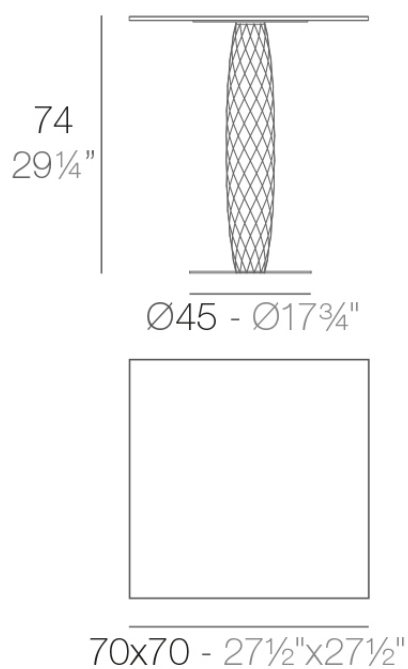

Vases table 70x70x74

by JM Ferrero

VASES Collection, is made up of flowerpots, furniture and lighting designed by the Valencian designer JM Ferrero. It's shapes were inspired by diamond cutting, producing pieces of clear-cut shapes and great style, creating a big visual impact.

Info

Description

Made of polyethylene resin by rotational moulding. 100% Recyclable. Item suitable for indoor and outdoor use. Available in different finishes.

Weight: 8.7 Kg

VASES Mesa Cuadrada 70x70
VASES Square Dinning Table 27 1/2"x27 1/2"