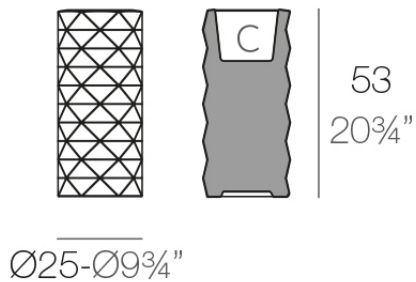

Info

Description

Made of polyethylene resin by rotational moulding. 100% Recyclable. Item suitable for indoor and outdoor use. Available in different finishes.

Weight: 2.5 Kg

MARQUIS Maceta Ø25x53 C = 4 L x 14 cm
MARQUIS Planter Ø9 3/4"x20 3/4" C = 1 gal 5 1/2"