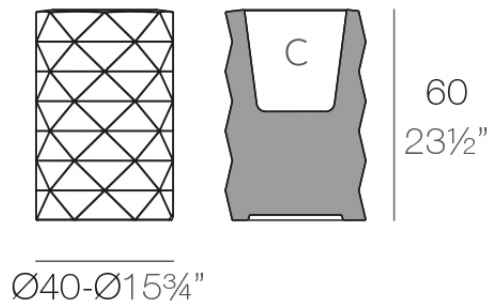

Info

Description

Made of polyethylene resin by rotational moulding. 100% Recyclable. Item suitable for indoor and outdoor use. Available in different finishes.

Weight: 5.5 Kg

MARQUIS Maceta Ø40x60

C = 23 L 23 cm