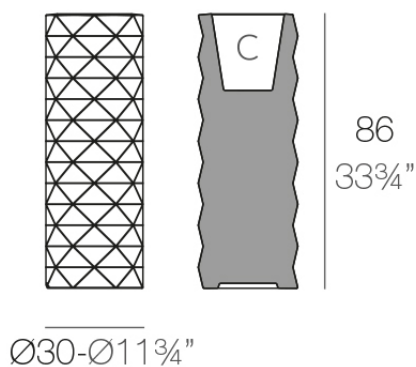

Info

Description

Made of polyethylene resin by rotational moulding. 100% Recyclable. Item suitable for indoor and outdoor use. Available in different finishes.

Weight: 5 Kg

MARQUIS Maceta Ø30x86

C = 10 L (2.6 gal)

MARQUIS Planter Ø11 3/4"x33 3/4"

C = 2 3/4 gal

Finishes

finishes

Basic

Ref. 47084A

white 2001

black 2002