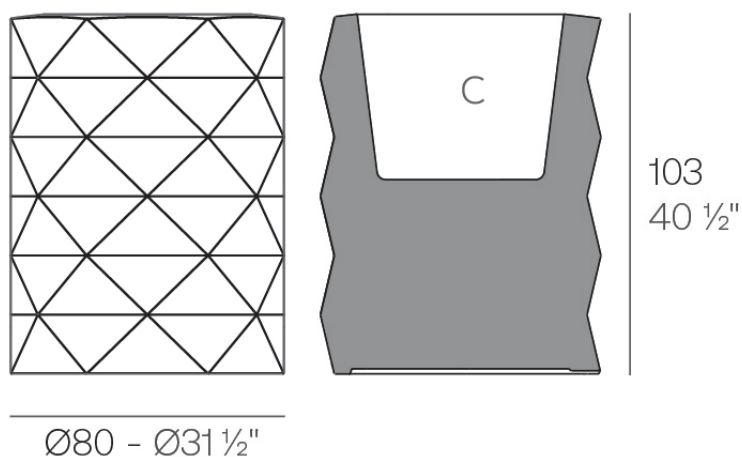

Info

Description

Made of polyethylene resin by rotational moulding. 100% Recyclable. Item suitable for indoor and outdoor use. Available in different finishes.

Weight: 19.5 Kg

MARQUIS Maceta Ø80x103

C = 105 L

MARQUIS Planter Ø31 1/2"x40 1/2"

C = 27 3/4"

Finishes

finishes

Basic

Ref. 47085A

white 2001

black 2002