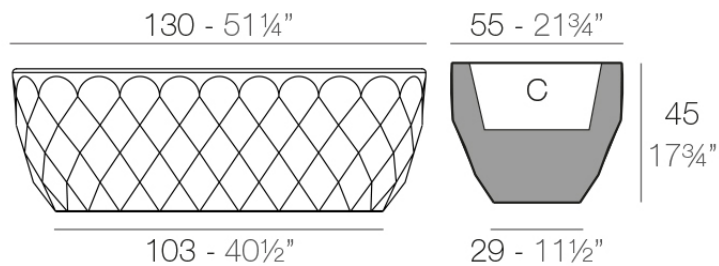

Vases planter 130x55x45

by JM Ferrero

VASES Collection, is made up of flowerpots, furniture and lighting designed by the Valencian designer JM Ferrero. It's shapes were inspired by diamond cutting, producing pieces of clear-cut shapes and great style, creating a big visual impact.

Info

Description

Pot made of polyethylene resin by rotational moulding. 100% Recyclable. Item suitable for indoor and outdoor use. Available in different finishes.

Weight: 15.02 Kg

VASES Jardinera
VASES Jardiniere

C = 15 L
C = 4 gal

Finishes

finishes

Basic

Ref. 47130A

white 2001

black 2002

ecru 2003