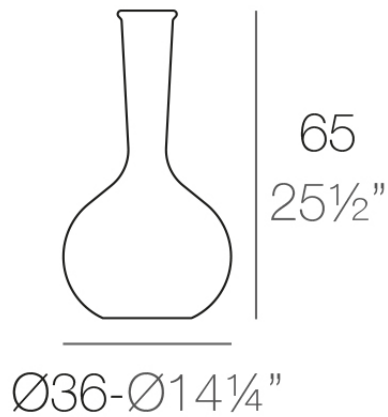

Chemistubes flask ø36x65

by Teresa Sapey

CHEMISTUBES, is based on “decontextualization”. A new object is produced through increasing the size (intervention in scale), using different materials to the original one (in this case, the ecological material of resin of polyethylene using the technique of rotational moulding), and changing the original use for which an object was first designed. What a laboratory container was before is now a designer planter decorative IN&OUT item.

Info

Description

Made of polyethylene resin by rotational moulding. 100% Recyclable. Item suitable for indoor and outdoor use. Available in different finishes.

Weight: 2.5 Kg

FLASK Maceta 65

C = 5 L

FLASK Planter 65

C = 1 1/2 gal

Finishes

finishes

Basic

Ref. 49036A

white 2001

black 2002

ecru 2003