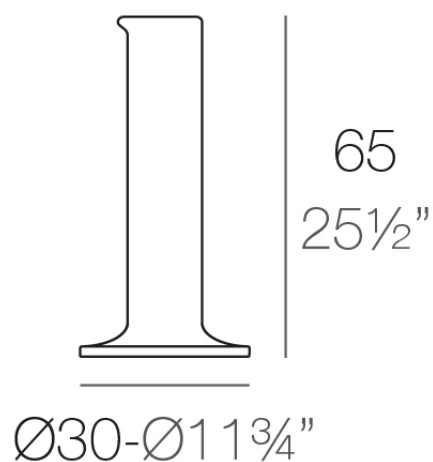

## Chemistubes pipe ø30x65

by Teresa Sapey

CHEMISTUBES, is based on “decontextualization”. A new object is produced through increasing the size (intervention in scale), using different materials to the original one (in this case, the ecological material of resin of polyethylene using the technique of rotational moulding), and changing the original use for which an object was first designed. What a laboratory container was before is now a designer planter decorative IN&OUT item.

### Description

Made of polyethylene resin by rotational moulding. 100% Recyclable. Item suitable for indoor and outdoor use. Available in different finishes.

PIPE Maceta 65

C = 1,5 L

PIPE Planter 65

C = 1/2 gal