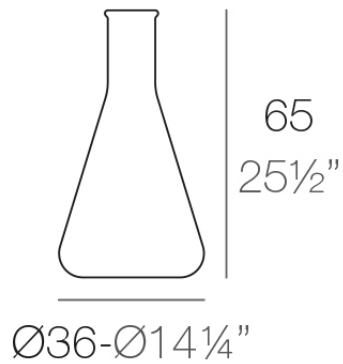

## Chemistubes erlenmeyer ø36x65

by Teresa Sapey

CHEMISTUBES, is based on “decontextualization”. A new object is produced through increasing the size (intervention in scale), using different materials to the original one (in this case, the ecological material of resin of polyethylene using the technique of rotational moulding), and changing the original use for which an object was first designed. What a laboratory container was before is now a designer planter decorative IN&OUT item.

### Description

Made of polyethylene resin by rotational moulding. 100% Recyclable. Item suitable for indoor and outdoor use. Available in different finishes.

Weight: 3.5 Kg

ERLENMEYER Maceta 65    C = 1,5 L  
ERLENMEYER Planter 65    C = 1/2 gal