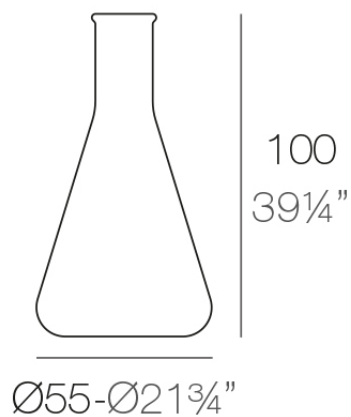

Chemistubes erlenmeyer ø55x100

by Teresa Sapey

CHEMISTUBES, is based on “decontextualization”. A new object is produced through increasing the size (intervention in scale), using different materials to the original one (in this case, the ecological material of resin of polyethylene using the technique of rotational moulding), and changing the original use for which an object was first designed. What a laboratory container was before is now a designer planter decorative IN&OUT item.

Info

Description

Made of polyethylene resin by rotational moulding. 100% Recyclable. Item suitable for indoor and outdoor use. Available in different finishes.

Weight: 6 Kg

ERLENMEYER Maceta 100

C = 4 L

ERLENMEYER Planter 100