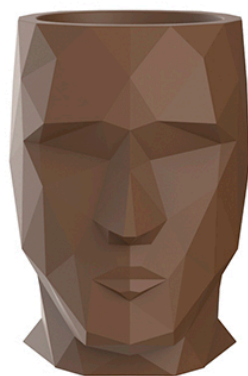

Adan planter 49x68x70

by Teresa Sapey

With the Adan collection, Teresa Sapey proposes a reinterpretation of design as a living, changing art. Inspired by the fascinating geometry of a diamond, Adan displays a robust and playful personality that seduces both indoors and outdoors. More than just a decorative object, each piece is a reflection of character and magnetism, evoking the essence of an art that is felt and transforms the environment at every angle.

Info

Description

Pot made of polyethylene resin by rotational moulding. 100% Recyclable. Item suitable for indoor and outdoor use. Available in different finishes.

Weight: 10.02 Kg

Finishes

finishes

Basic

Ref. 49060A