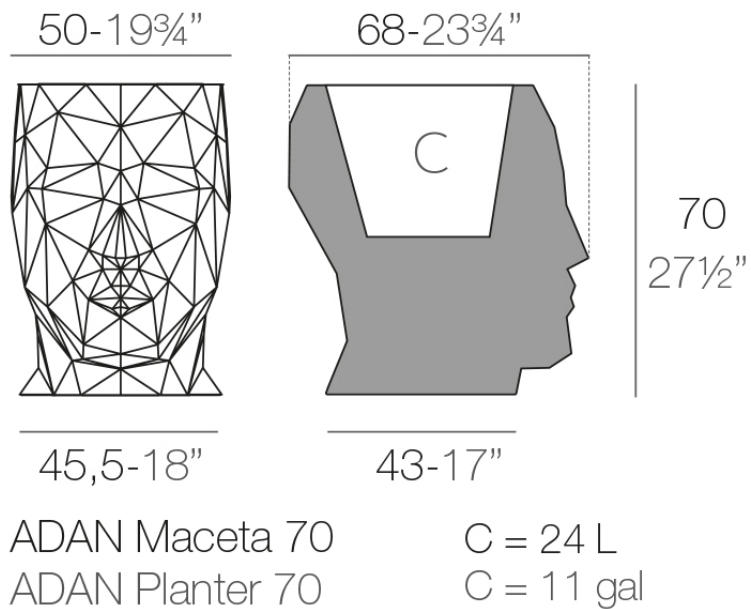

Adan planter 49x68x70

by Teresa Sapey

With the Adan collection, Teresa Sapey proposes a reinterpretation of design as a living, changing art. Inspired by the fascinating geometry of a diamond, Adan displays a robust and playful personality that seduces both indoors and outdoors. More than just a decorative object, each piece is a reflection of character and magnetism, evoking the essence of an art that is felt and transforms the environment at every angle.

Info

Description

Pot made of polyethylene resin by rotational moulding. 100% Recyclable. Item suitable for indoor and outdoor use. Available in different finishes.

Weight: 10.02 Kg

Finishes

finishes

Basic

Ref. 49060A