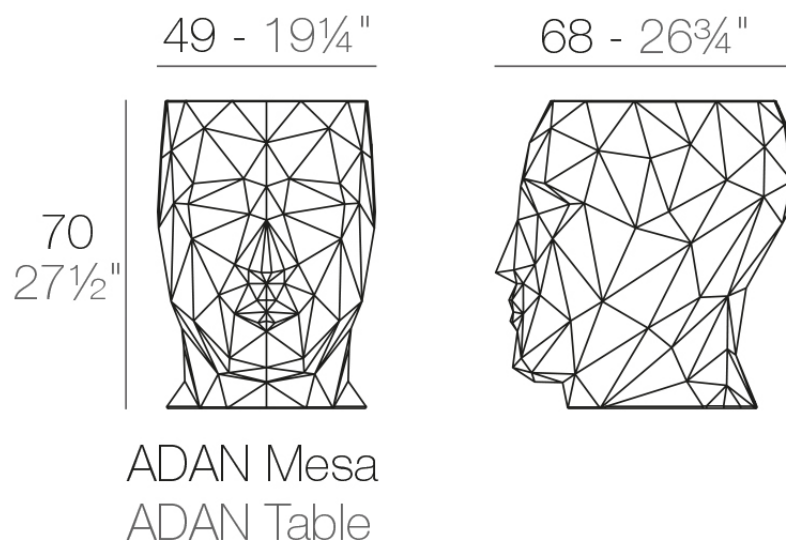

Info

Description

Made of polyethylene resin by rotational moulding. 100% Recyclable. Item suitable for indoor and outdoor use. Available in different finishes.

Weight: 8.5 Kg