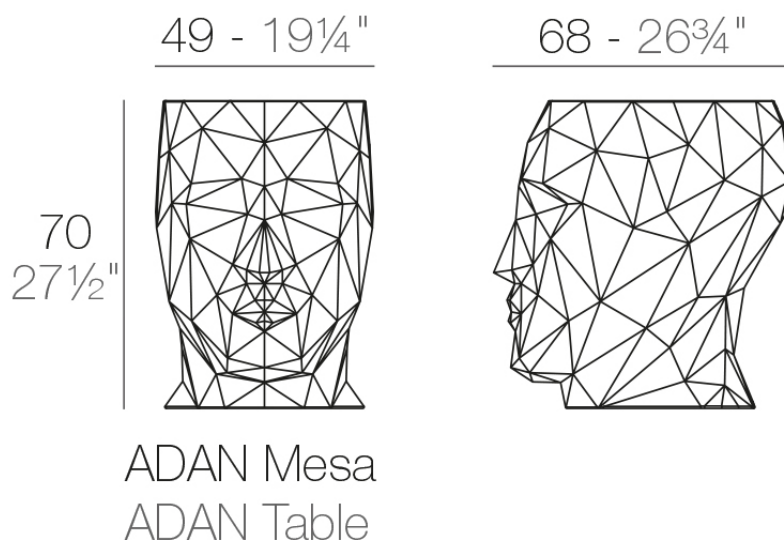

Adan table 49x68x70

by Teresa Sapey

With the Adan collection, Teresa Sapey proposes a reinterpretation of design as a living, changing art. Inspired by the fascinating geometry of a diamond, Adan displays a robust and playful personality that seduces both indoors and outdoors. More than just a decorative object, each piece is a reflection of character and magnetism, evoking the essence of an art that is felt and transforms the environment at every angle.

Info

Description

Made of polyethylene resin by rotational moulding. 100% Recyclable. Item suitable for indoor and outdoor use. Available in different finishes.

Weight: 8.5 Kg

Finishes

finishes

Basic

Ref. 49062