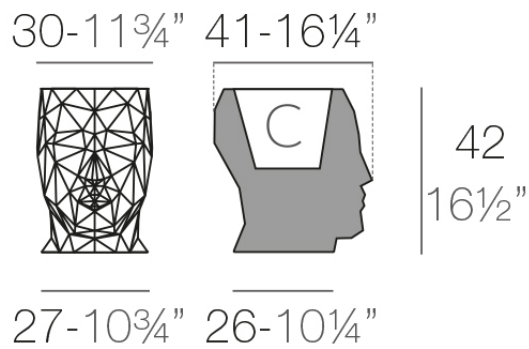

Info

Description

Pot made of polyethylene resin by rotational moulding. 100% Recyclable. Item suitable for indoor and outdoor use. Available in different finishes.

Weight: 3.52 Kg

ADAN Maceta 42
ADAN Planter 42

C = 14 L
C = 1 1/4 gal