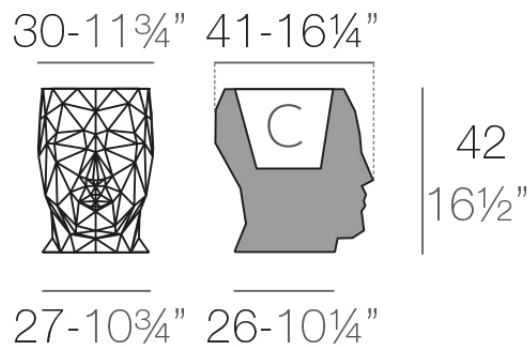

Adan planter 30x41x42

by Teresa Sapey

With the Adan collection, Teresa Sapey proposes a reinterpretation of design as a living, changing art. Inspired by the fascinating geometry of a diamond, Adan displays a robust and playful personality that seduces both indoors and outdoors. More than just a decorative object, each piece is a reflection of character and magnetism, evoking the essence of an art that is felt and transforms the environment at every angle.

Info

Description

Pot made of polyethylene resin by rotational moulding. 100% Recyclable. Item suitable for indoor and outdoor use. Available in different finishes.

Weight: 3.52 Kg

ADAN Maceta 42

ADAN Planter 42

C = 14 L

C = 1¹/₄ gal

Finishes

finishes

Basic

Ref. 49064A

white 2001

black 2002