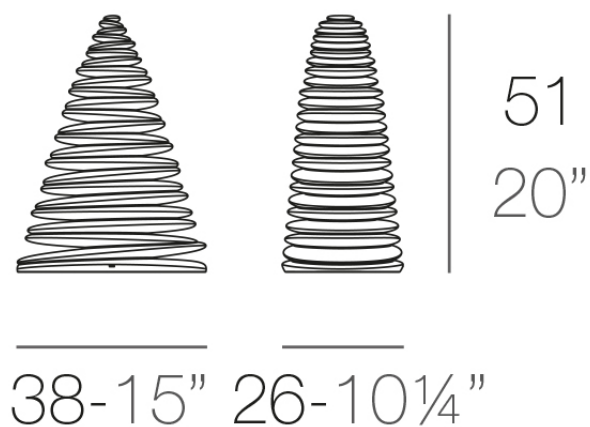

Chrismy 0,5m

by Teresa Sapey

The Chrismy collection, designed by Teresa Sapey, is a contemporary take on the classic Christmas tree. Inspired by natural and organic forms, Chrismy rises with an undulating silhouette that evokes movement and lightness, providing a warm and enveloping atmosphere thanks to its interior lighting.

Info

Description

Made of polyethylene resin by rotational moulding. 100% Recyclable. Item suitable for indoor and outdoor use. Available in different finishes.

Weight: 3.42 Kg

CHRISMY Árbol 50cm
CHRISMY Tree 19¾"