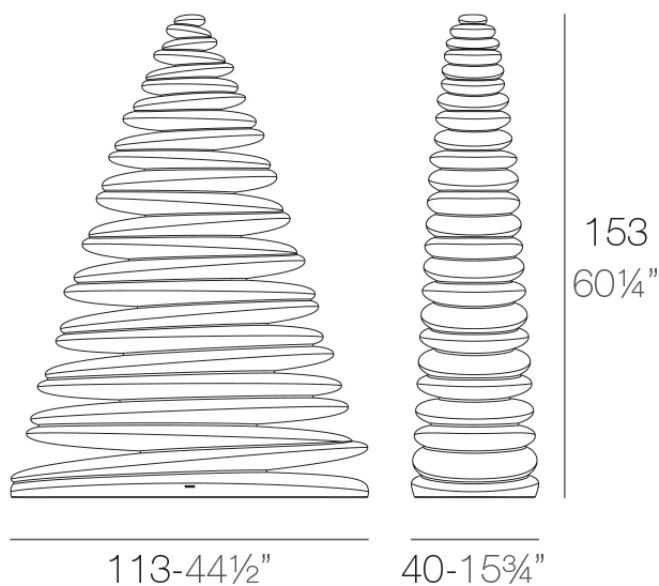

Info

Description

Made of polyethylene resin by rotational moulding. 100% Recyclable. Item suitable for indoor and outdoor use. Available in different finishes.

Weight: 20.44 Kg

CHRISMY Árbol 150cm
CHRISMY Tree 59"