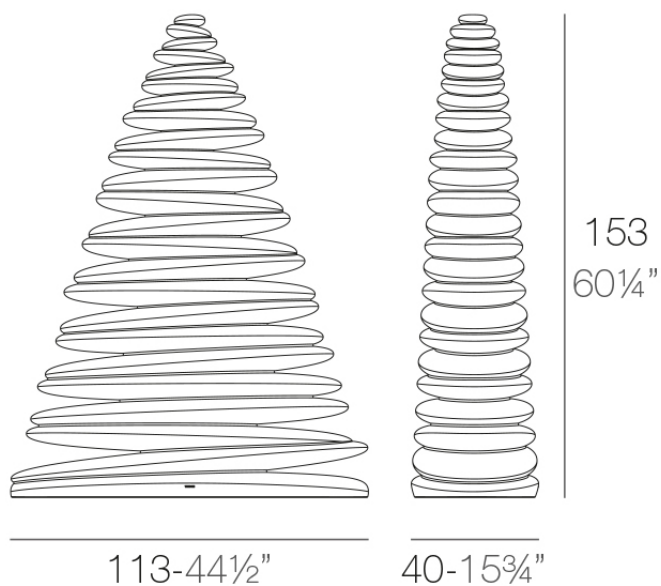

Chrismy 1,5m

by Teresa Sapey

The Chrismy collection, designed by Teresa Sapey, is a contemporary take on the classic Christmas tree. Inspired by natural and organic forms, Chrismy rises with an undulating silhouette that evokes movement and lightness, providing a warm and enveloping atmosphere thanks to its interior lighting.

Info

Description

Made of polyethylene resin by rotational moulding. 100% Recyclable. Item suitable for indoor and outdoor use. Available in different finishes.

Weight: 20.44 Kg

CHRISMY Árbol 150cm
CHRISMY Tree 59"