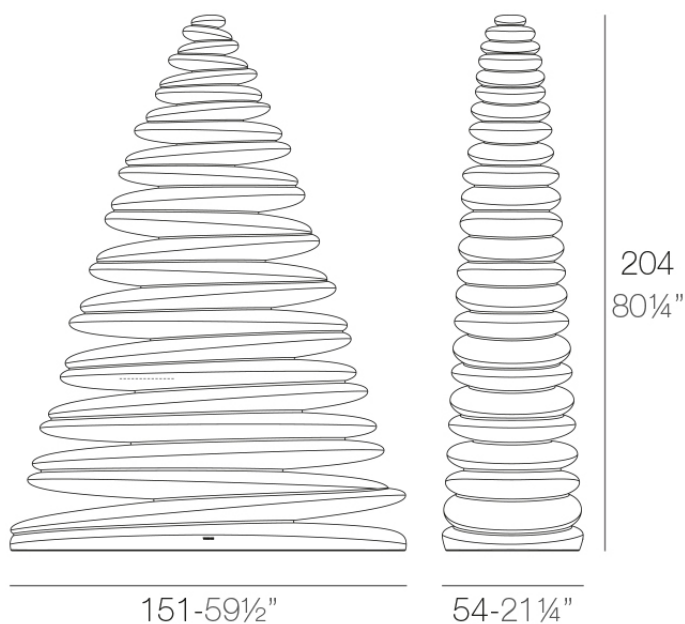

Chrismy 2m

by Teresa Sapey

The Chrismy collection, designed by Teresa Sapey, is a contemporary take on the classic Christmas tree. Inspired by natural and organic forms, Chrismy rises with an undulating silhouette that evokes movement and lightness, providing a warm and enveloping atmosphere thanks to its interior lighting.

Info

Description

Made of polyethylene resin by rotational moulding. 100% Recyclable. Item suitable for indoor and outdoor use. Available in different finishes.

Weight: 61.05 Kg

CHRISMY Árbol 200cm
CHRISMY Tree 78¾"