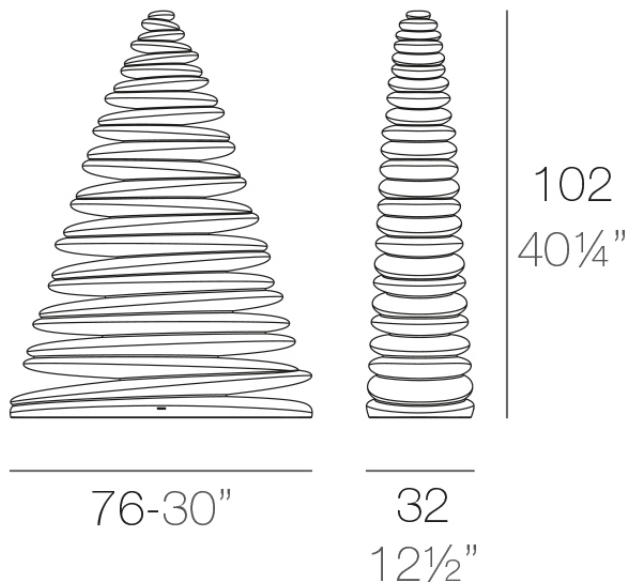

Info

Description

Made of polyethylene resin by rotational moulding. 100% Recyclable. Item suitable for indoor and outdoor use. Available in different finishes.

Weight: 10.24 Kg

CHRISMY Árbol 100cm
CHRISMY Tree 39 1/4"