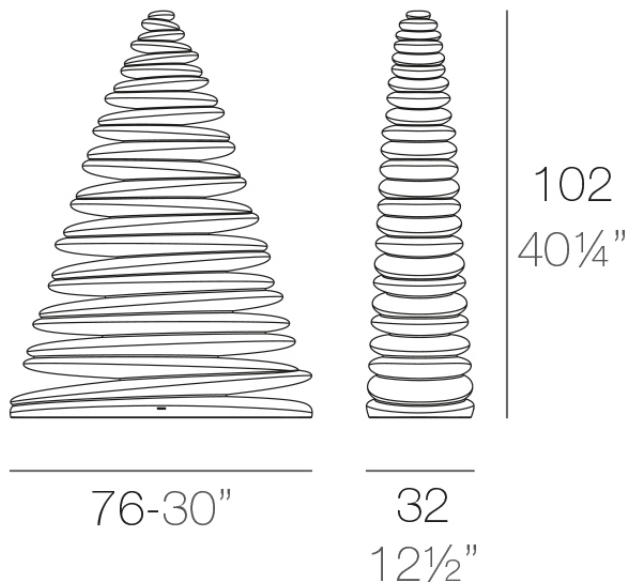

Chrismy 1m

by Teresa Sapey

The Chrismy collection, designed by Teresa Sapey, is a contemporary take on the classic Christmas tree. Inspired by natural and organic forms, Chrismy rises with an undulating silhouette that evokes movement and lightness, providing a warm and enveloping atmosphere thanks to its interior lighting.

Info

Description

Made of polyethylene resin by rotational moulding. 100% Recyclable. Item suitable for indoor and outdoor use. Available in different finishes.

Weight: 10.24 Kg

CHRISMY Árbol 100cm
CHRISMY Tree 39 1/4"