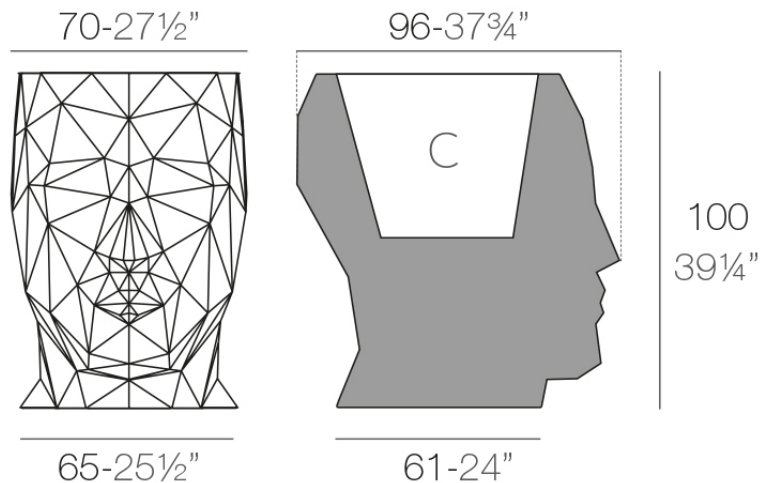

Info

Description

Pot made of polyethylene resin by rotational moulding. 100% Recyclable. Item suitable for indoor and outdoor use. Available in different finishes.

Weight: 17.02 Kg

ADAN Maceta 100
ADAN Planter 100

C = 75 L
C = 19 gal