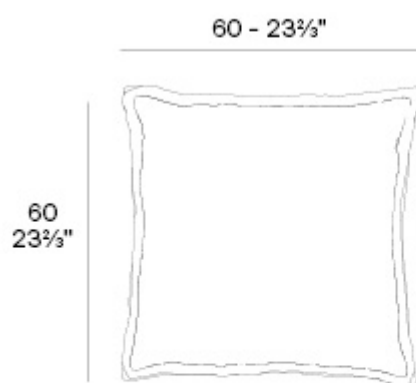

Cushion 60x60

by Ramón Esteve

Info

Description

Weight: 1.65 Kg

Vineyard. Pillow 60x60cm
Vineyard. Cojín 60x60cm
50100

Finishes

Cushions Ref. 50100