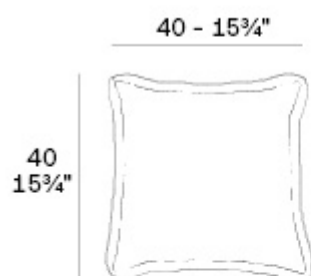

Cushion 50x35

by Ramón Esteve

Info

Description

Weight: 1.1 Kg

Vineyard. Pillow 40x40cm
Vineyard. Cojín 40x40cm
50102

Finishes

Cushions Ref. 50102