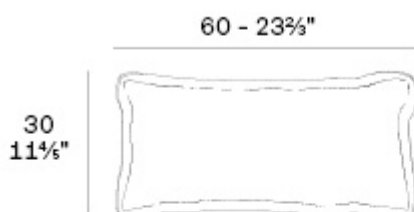

### Description

Weight: 1.2 Kg

Vineyard. Pillow 30x60cm  
Vineyard. Cojín 30x60cm  
50103