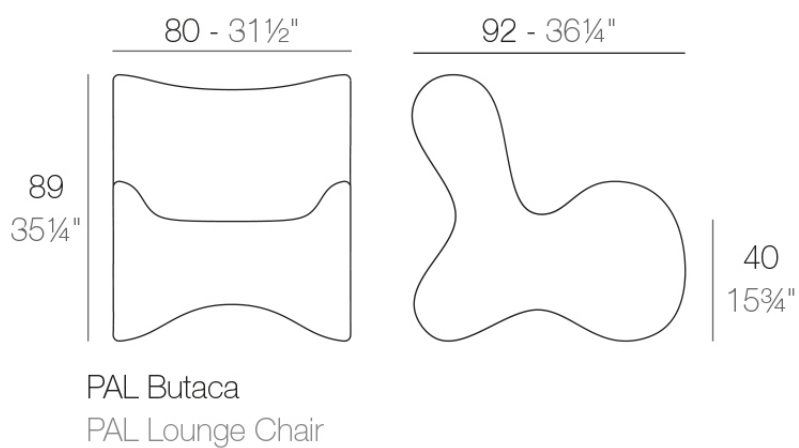

Info

Description

Made of polyethylene resin by rotational moulding. 100% Recyclable. Item suitable for indoor and outdoor use. Available in different finishes.

Weight: 20 Kg