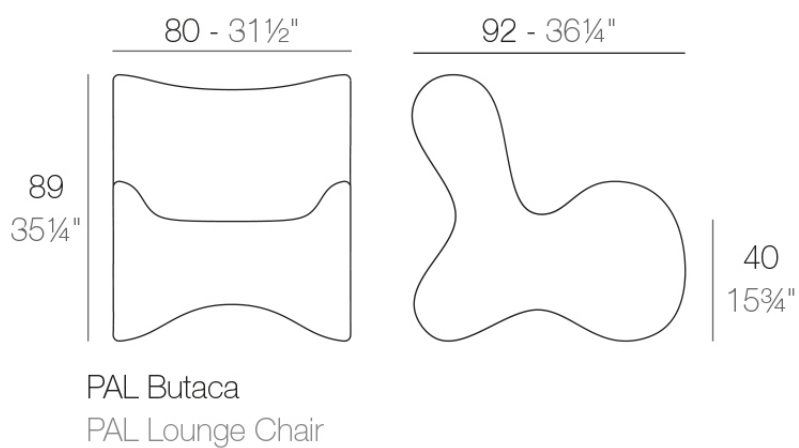

Info

Description

Made of polyethylene resin by rotational moulding. 100% Recyclable. Item suitable for indoor and outdoor use. Available in different finishes.

Weight: 20 Kg

Finishes

finishes

Basic

Ref. 51001