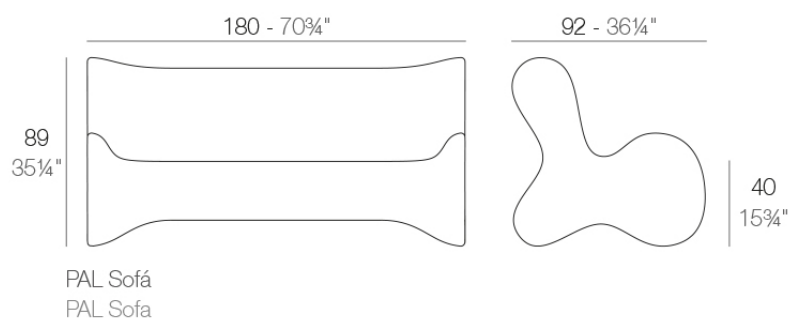

### Description

Made of polyethylene resin by rotational moulding. 100% Recyclable. Item suitable for indoor and outdoor use. Available in different finishes.

Weight: 40.01 Kg