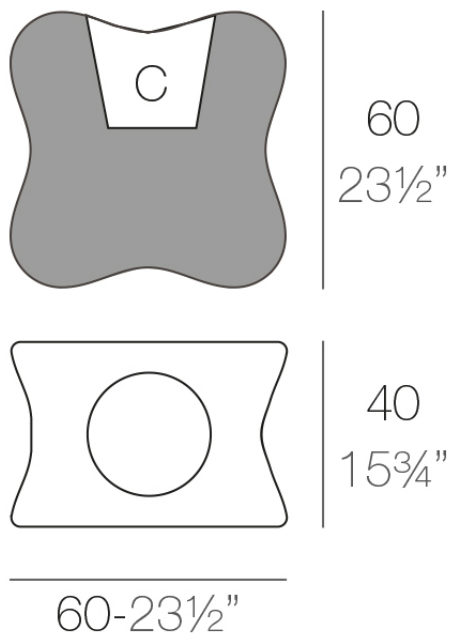

Info

Description

Pot made of polyethylene resin by rotational moulding. 100% Recyclable. Item suitable for indoor and outdoor use. Available in different finishes.

Weight: 12.32 Kg

PAL Maceta 60 C = 10 L
PAL Planter 60 C = 2 3/4 gal