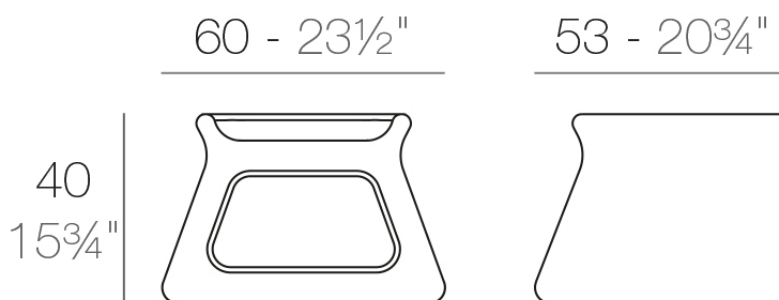

Info

Description

Made of polyethylene resin by rotational moulding. 100% Recyclable. Item suitable for indoor and outdoor use. Available in different finishes.

Weight: 7 Kg

PAL Taburete Bajo
PAL Low Stool