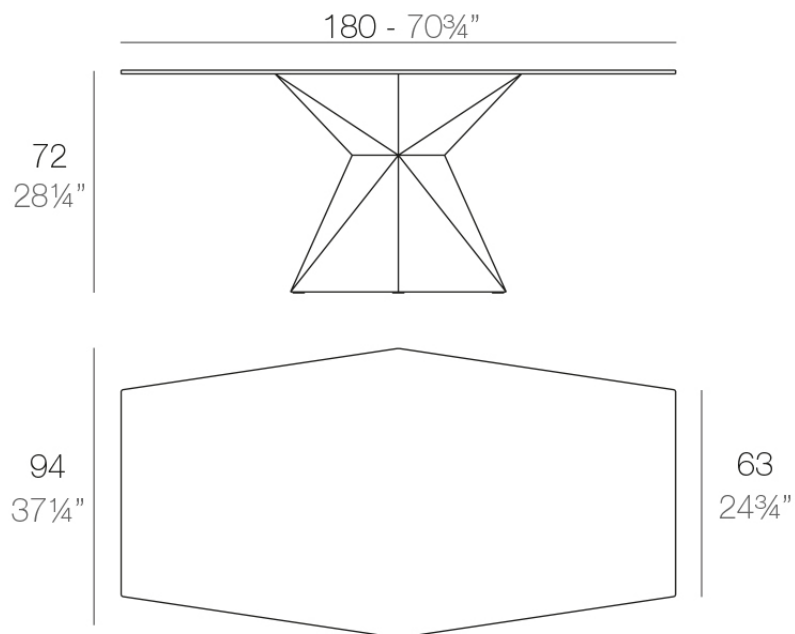

### Description

Made of polyethylene resin by rotational moulding. 100% Recyclable. Item suitable for indoor and outdoor use. Available in different finishes. Tabletop with HPL.

Weight: 62.98 Kg

VERTEX Mesa 180  
VERTEX Table 70 3/4"