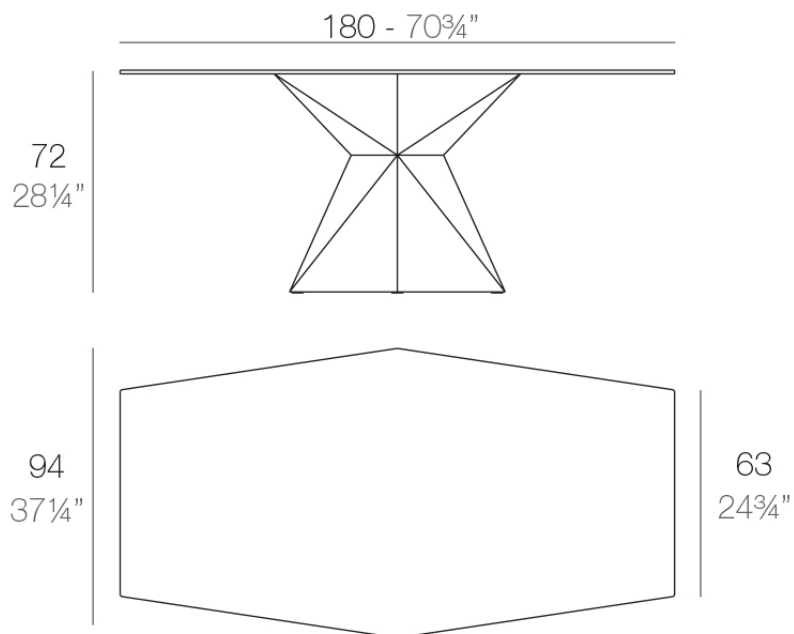

Info

Description

Made of polyethylene resin by rotational moulding. 100% Recyclable. Item suitable for indoor and outdoor use. Available in different finishes. Tabletop with HPL.

Weight: 62.98 Kg

VERTEX Mesa 180
VERTEX Table 70³/₄"