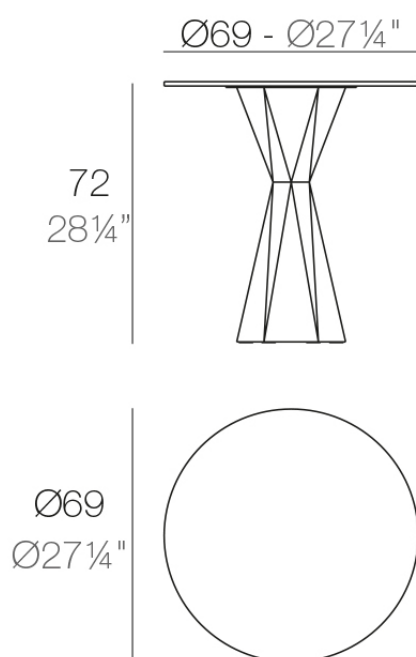

Info

Description

Made of polyethylene resin by rotational moulding. 100% Recyclable. Item suitable for indoor and outdoor use. Available in different finishes. Tabletop with HPL.

Weight: 51.56 Kg

VERTEX Mesa Ø70
VERTEX Table Ø27½"