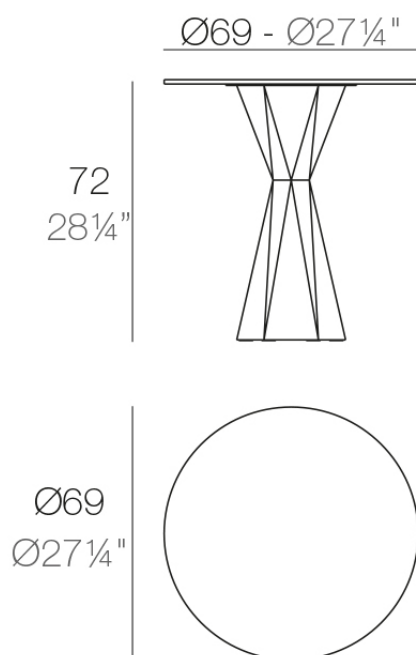

Info

Description

Made of polyethylene resin by rotational moulding. 100% Recyclable. Item suitable for indoor and outdoor use. Available in different finishes. Tabletop with HPL.

Weight: 51.56 Kg

VERTEX Mesa Ø70
VERTEX Table Ø27 1/2"